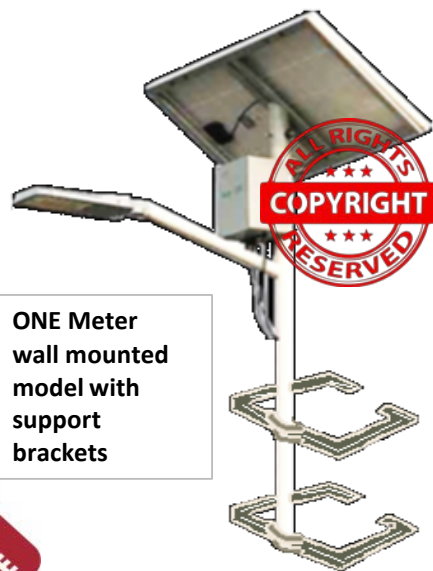

Materials:

Lamp body is made of high pressure die-cast aluminum with Corrosion free housing. It is high in strength and compact in shape and structure. The surface is painted with antistatic paint which can take high temperature and weather resistant.

Rising OPS-12-12A (Solar Outdoor Power Supply) -an ultra-strong interface Power manager with
Solar controller: RS series German tech. microcomputer intelligent pulse controller with overcharge, over-discharge, over-voltage protection, temperature compensation function, with the automatic deep discharge for the biennial, anti-lightning protection, pulse charging to protect the Battery life and light head
 Dusk to Dawn and Time setting Auto ON and Auto Off dusk to dawn operation with hourly time setting for Full light and half-light setting options **AND Battery : 24 Ah**, Sealed maintainess free Lead Acid or GEL, deep cycle AGM solar battery with DOD 75% @ c 20. Output Voltage : 12 VDC
 Size : 346 x 230 x 120 (mm) Weight : 7.8 kgs

Pole material is made of Q235 steel with pot galvanizing and plastic spray treatment for long lasting effect on the poles.

The above combination has 2 days Reseve for NO SUN DAYS with time saving operations.

Two options for poles and design

Three Meter Stand alone model

Warranty : 2 Years

ONE Meter wall mounted model with support brackets

ALL INCLUSIVE PRICE

- Model - wall mounted 1 Meter Pole**
 12W LED Solar St. Light
 16 W LED Solar St. Light ON REQUEST
 20 W LED Solar St. Light