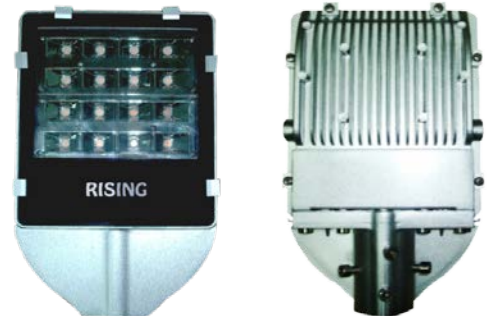

12W-20 W LED SOLAR STREET LIGHTS (DIY series)

Power from 12W to 20 W - 4 models (12, 14,16 and 20 w)

Specifications:

Input Voltage	DC12V
Total Power Consumption	13W - 21W
LED Power	12 W -20W
LED Quantity	Multi
LED Junction Temperature	<65°C (Ta=25°C)
Lamp Body Temperature	<50°C (Ta=25°C)
Color Temperature	Pure White: 5,000~7,000k; □
Lamp Luminous Flux	960-1080 Lm
Temp of Working Condition	-25°C~50°C
Life	30000~50000H
Protection Grade	IP65
Size	286X170x50 MM

Materials:

Lamp body is made of high pressure die-cast aluminum with Corrosion free housing. It is high in strength and compact in shape and structure. The surface is painted with antistatic paint which can take high temperature and weather resistant.

PV MODULE: 40 W – 50 W Mono crystalline silicon grade A, high efficiency solar panel with working voltage 18V DC.

Panel Mounting and direction tracking system to hold panel at the correct angle and degree of the Sun

Rising OPS-12-12A (Solar Outdoor Power Supply) -an ultra-strong interface Power manager with
Solar controller: RS series German tech. microcomputer intelligent pulse controller with overcharge, over-discharge, over-voltage protection, temperature compensation function, with the automatic deep discharge for the biennial, anti-lightning protection, pulse charging to protect the Battery life and light head
 Dusk to Dawn and Time setting Auto ON and Auto Off dusk to dawn operation with hourly time setting for Full light and half-light setting options **AND Battery : 24 Ah**, Sealed maintainess free Lead Acid or GEL, deep cycle AGM solar battery with DOD 75% @ c 20. Output Voltage : 12 VDC
 Size : 346 x 230 x 120 (mm) Weight : 7.8 kgs